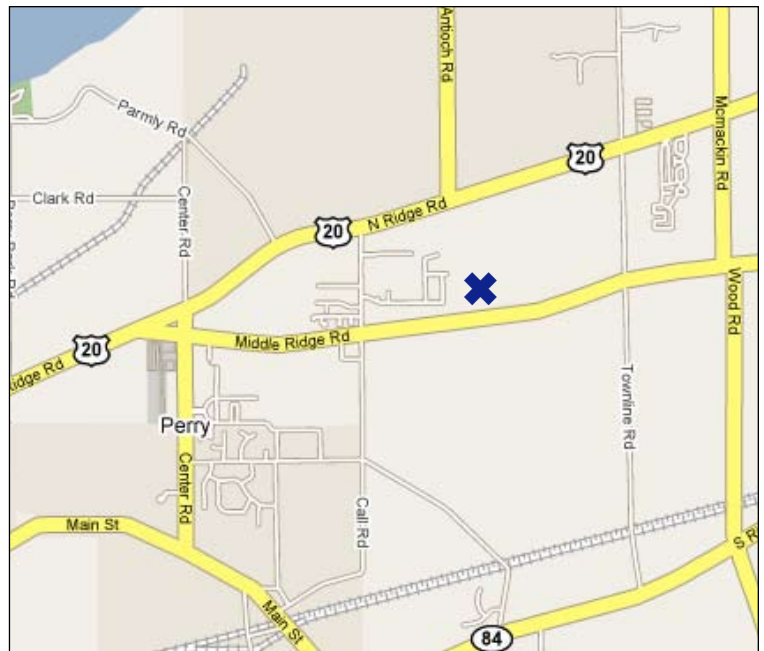

Azalea Ridge offers estate sized lots in the heart of nursery country. Located off the north side of Middle Ridge Road just past Call Road in Perry Township, we're just a stone's throw from the best that Lake County has to offer.

New homes from the \$270s.

Azalea Ridge was the site of the 2006 YMCA Dream House.

Would you like to learn more? Contact us today at (440) 255-6535 or info@probuilt-homes.com to learn more.

How to Get Here

From Cleveland: Rt. 2 East. Merge onto Rt. 20. Turn right onto Middle Ridge Rd. Azalea Ridge is on the north side of Middle Ridge, between Call Rd & Townline Rd.

(440) 255-6535
www.probuilt-homes.com

rev 122706cfl

VICINITY MAP: NOT TO SCALE

SCALE 1" = 300'