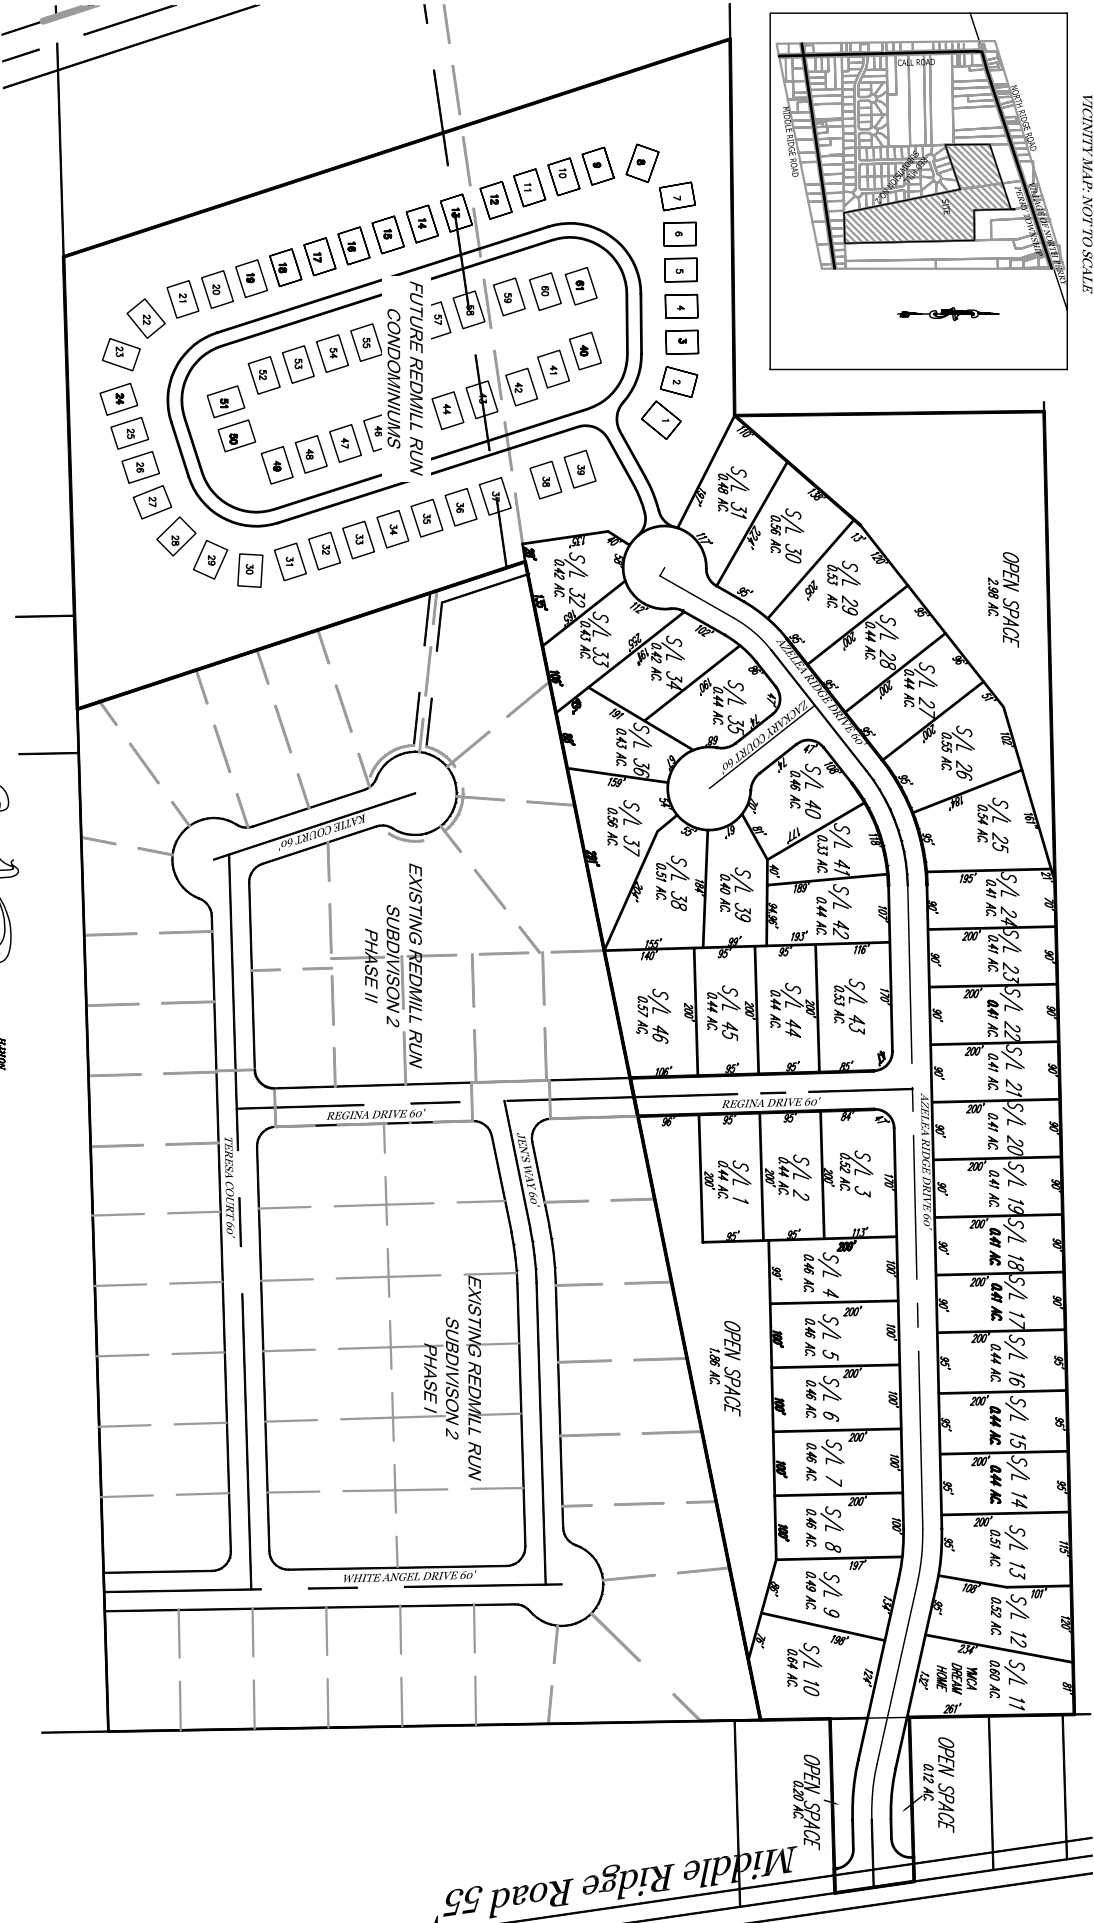

Azalea Ridge offers estate sized lots in the heart of nursery country. Located off the north side of Middle Ridge Road just past Call Road in Perry Township, we're just a stone's throw from the best that Lake County has to offer.

New homes from the \$270s.

Azalea Ridge was the site of the 2006 YMCA Dream House.

Would you like to learn more? Contact us today at (440) 255-6535 or info@probuilt-homes.com to learn more.

How to Get Here

From Cleveland: Rt. 2 East. Merge onto Rt. 20. Turn right onto Middle Ridge Rd. Azalea Ridge is on the north side of Middle Ridge, between Call Rd & Townline Rd.

(440) 255-6535
www.probuilt-homes.com

rev 122706cfl

VICINITY MAP: NOT TO SCALE

SCALE 1" = 300'