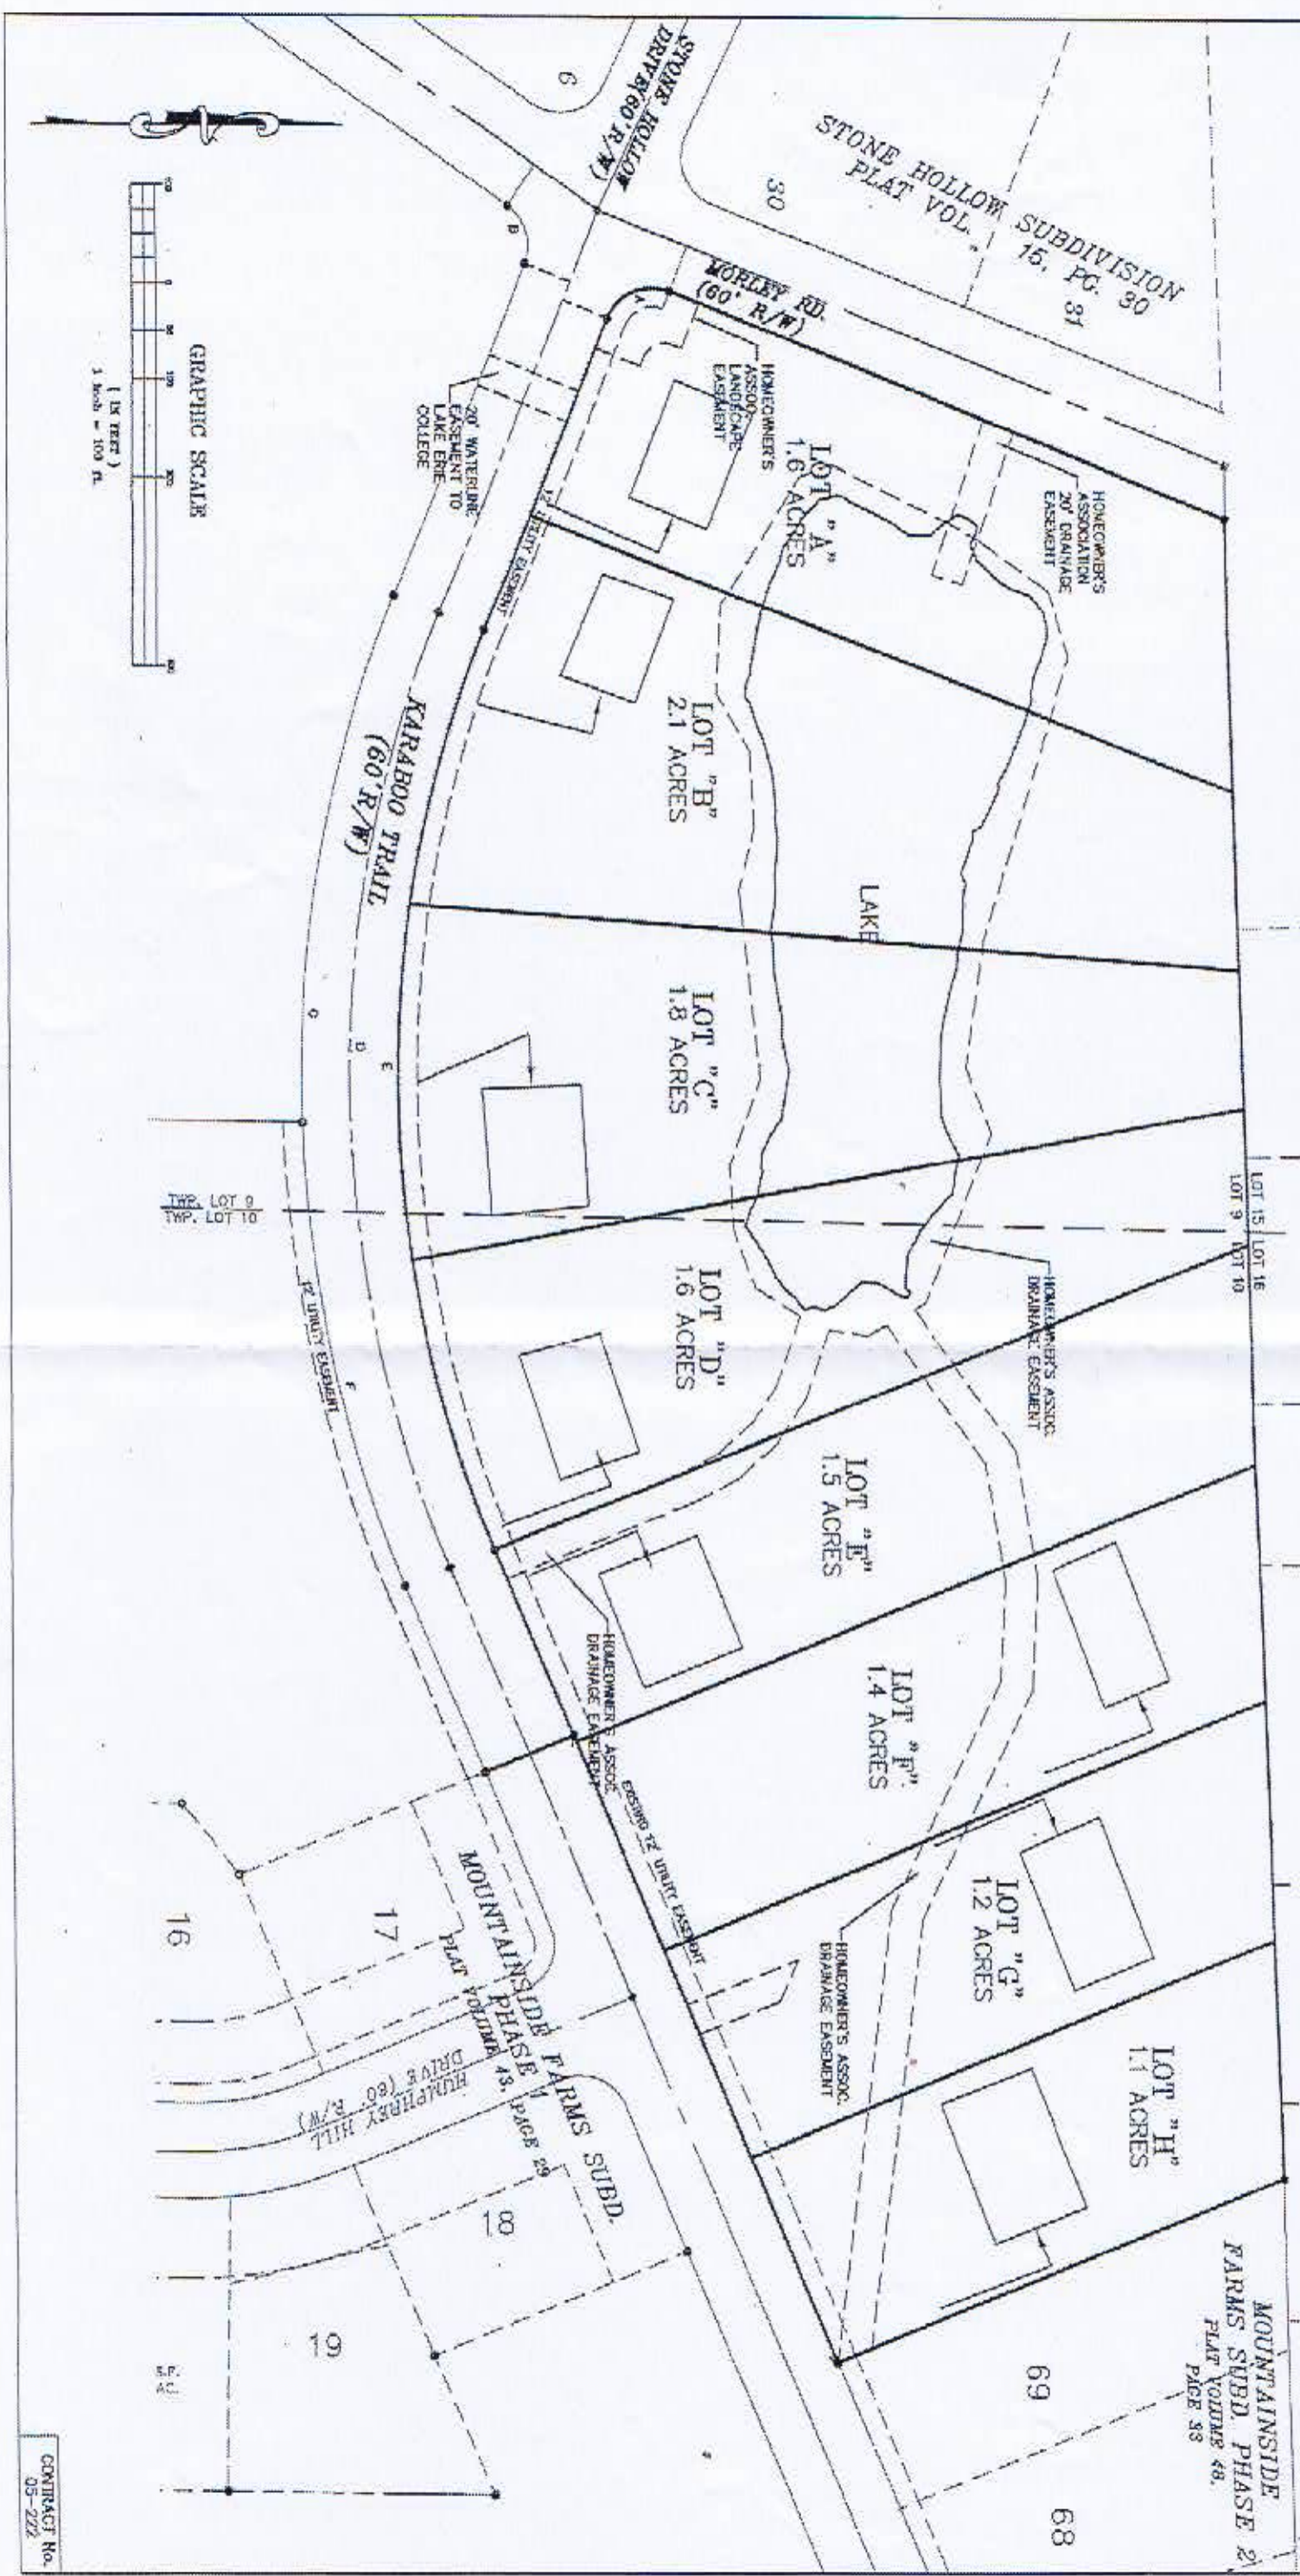

GUTOSKEY & ASSOCIATES INC.
 Civil Engineers, Surveyors, and Land Planners
 7018 GUTOSKEY PARKWAY, SUITE 4
 CINCINNATI, OHIO 45243 TEL (513) 644-8900
 FAX (513) 644-7778

**MOUNTAINSIDE FARMS
 ESTATE LOTS**
 TOWNSHIP OF CINCINNATI - LAKE COUNTY - OHIO

- WILLIAM & AGNES MCNEELY
 DOC. # 980057712
 10A-25A-9
- RICHARD & BARBARA CROWE
 DOC. # 200039900
 10A-26A-1
- WILLIAM & AGNES MCNEELY
 DOC. # 990057713
 10A-26A-6
- EDDIE HERVATH
 DOC. # 2000045903
 9A-26A-1
- JAMES & DIANE FOX
 VOL. 774 P. 52B
 8A-25A-2
- 26
 8A-26A-3
- 25
 8A-26A-4
- 24
 8A-26A-5

CONTRACT No.
 05-222