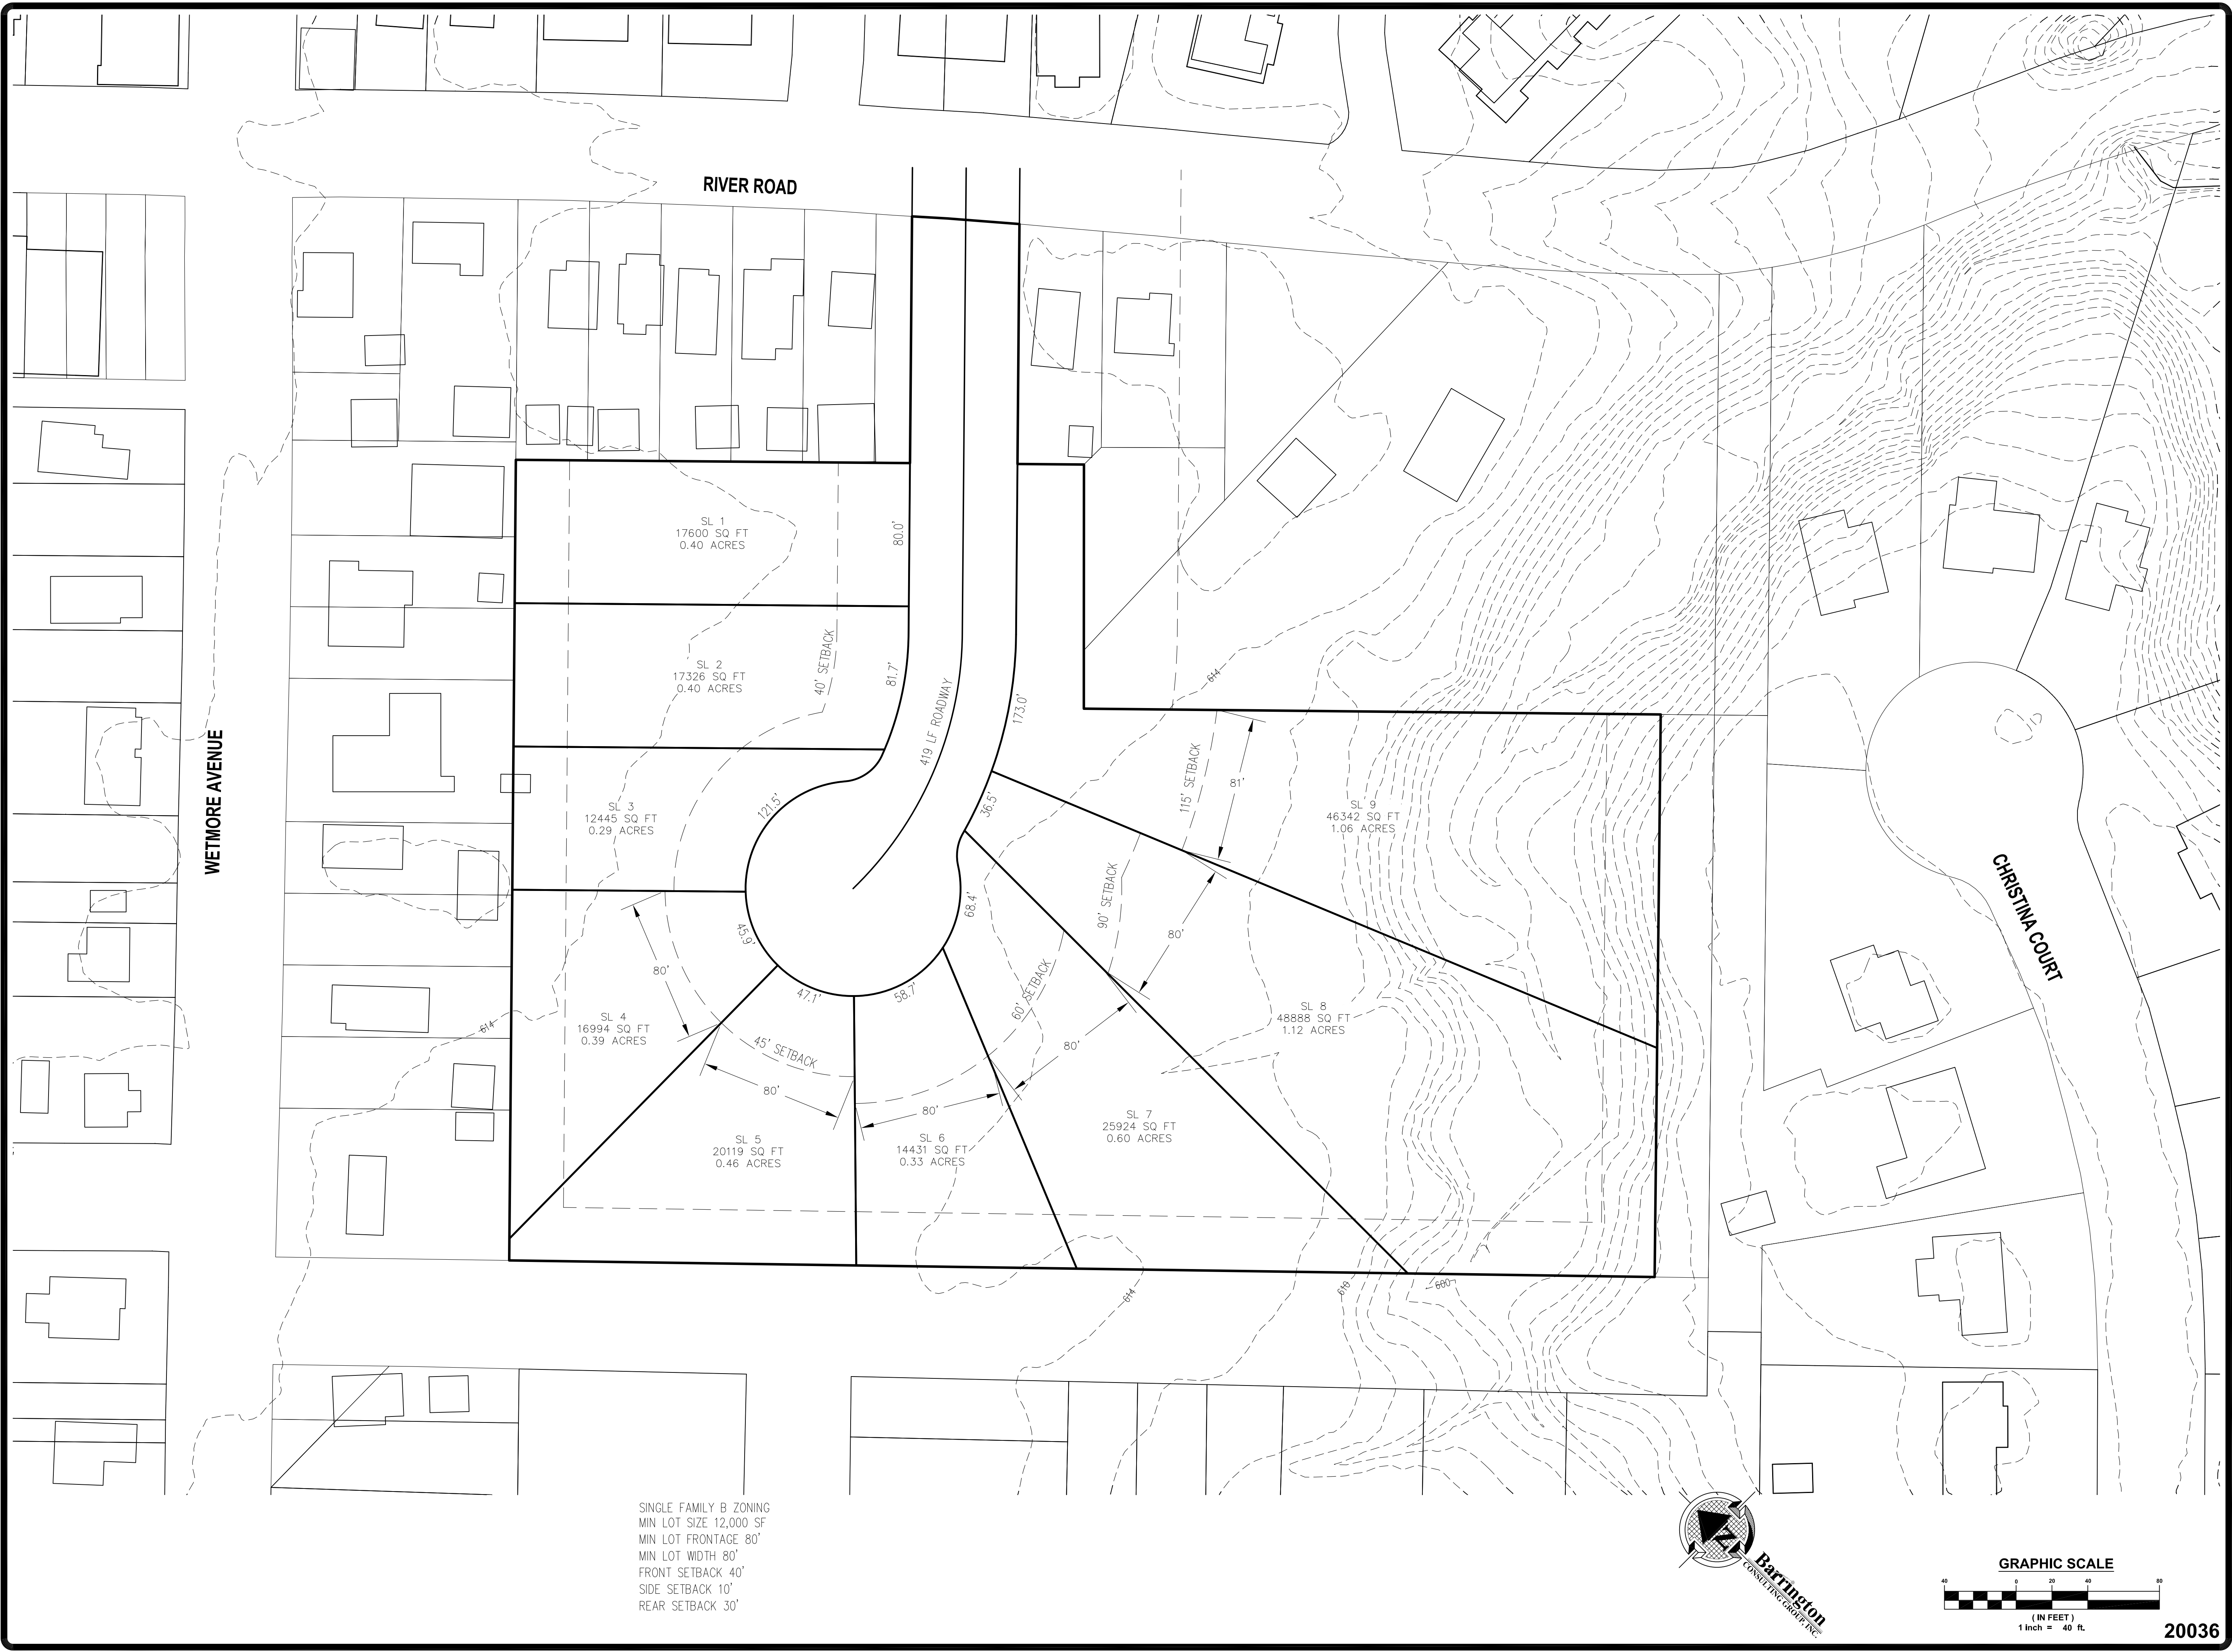

REVISIONS	BY

Barrington
CONSULTING GROUP, INC.
 9114 TYLER BLVD., MENTOR, OHIO 44060
 PHONE 440.205.1260 FAX 440.205.1262
 www.BarringtonCGI.com

GD3 Ventures
 George Davis
 P.O. Box 384
 MENTOR, OH 44060
 PH: 440-255-6535 FAX: 440-974-8360

RIVER ROAD
 RIVER ROAD
 VILLAGE OF GRAND RIVER
CONCEPTUAL LAYOUT 11

DRAWN
LKS
 CHECKED
DWN
 DATE
JUNE 9, 2020
 SCALE
1" = 40'
 JOB NO.
20036
 SHEET
11

20036