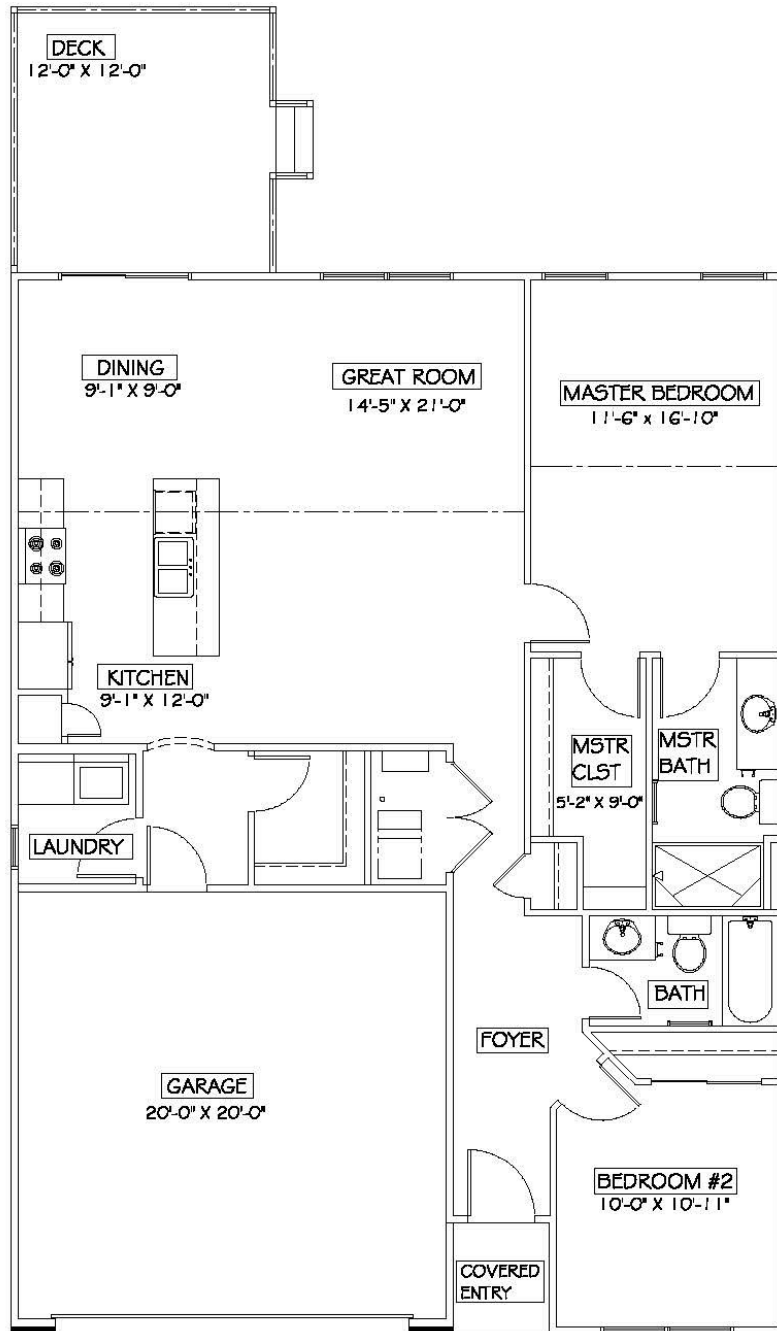

www.probuilt-homes.com

1,263 Sq. Ft.

Some optional features may be shown or discussed. See ProBuilt sales associate for details and standard features. Floor plans are subject to change. This rendering and floor plans are for illustrative purposes only and are not intended to be a part of any purchase agreement or construction contract. In the interest of continued product improvement and the challenge of material availability, builder reserves the right to modify plans, specifications, and standard features without notice.