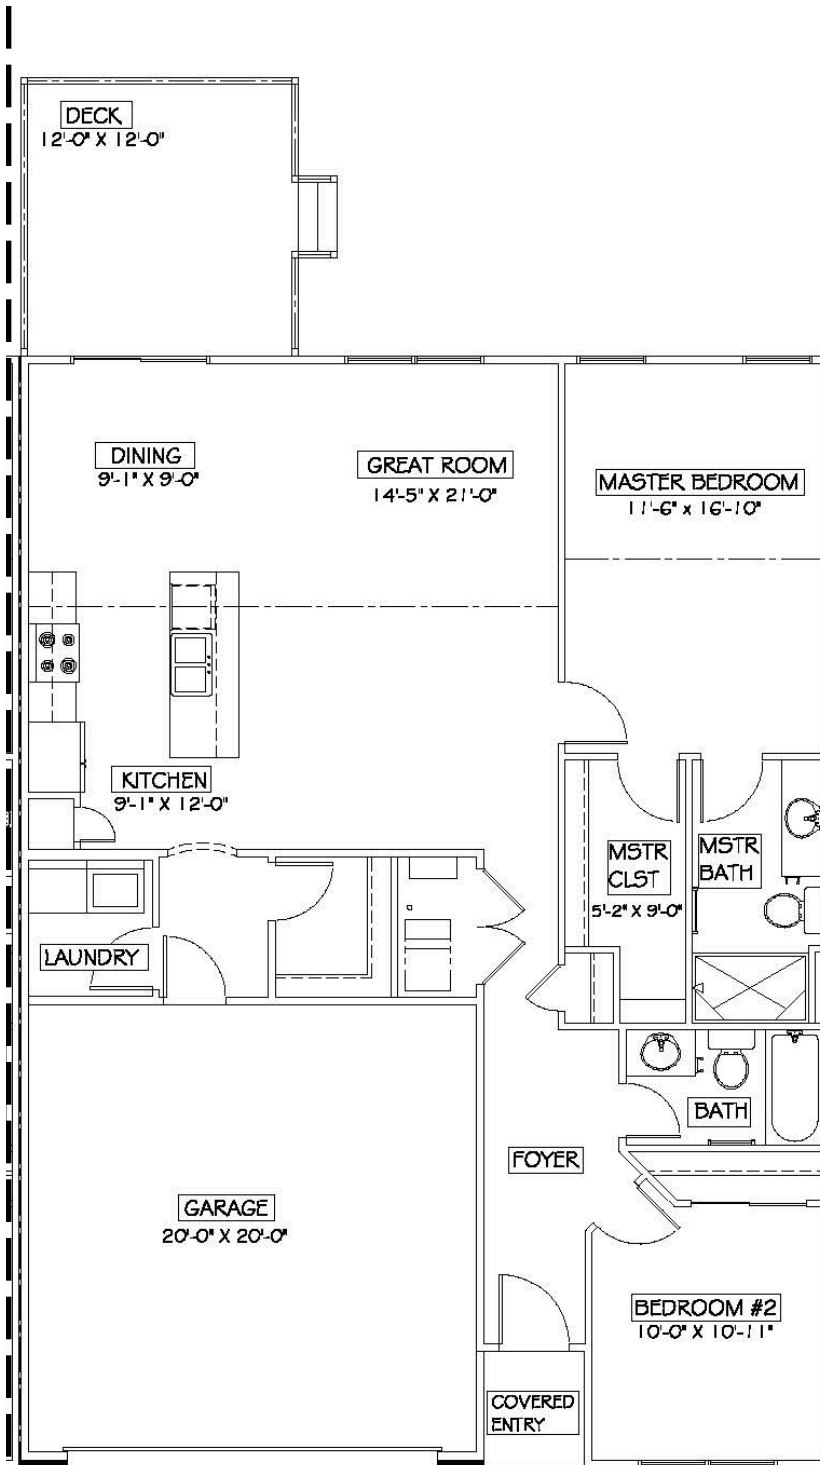

www.probuilt-homes.com

1,263 Sq. Ft.

Some optional features may be shown or discussed. See ProBuilt sales associate for details and standard features. Floor plans are subject to change. This rendering and floor plans are for illustrative purposes only and are not intended to be a part of any purchase agreement or construction contract. In the interest of continued product improvement and the challenge of material availability, builder reserves the right to modify plans, specifications, and standard features without notice.