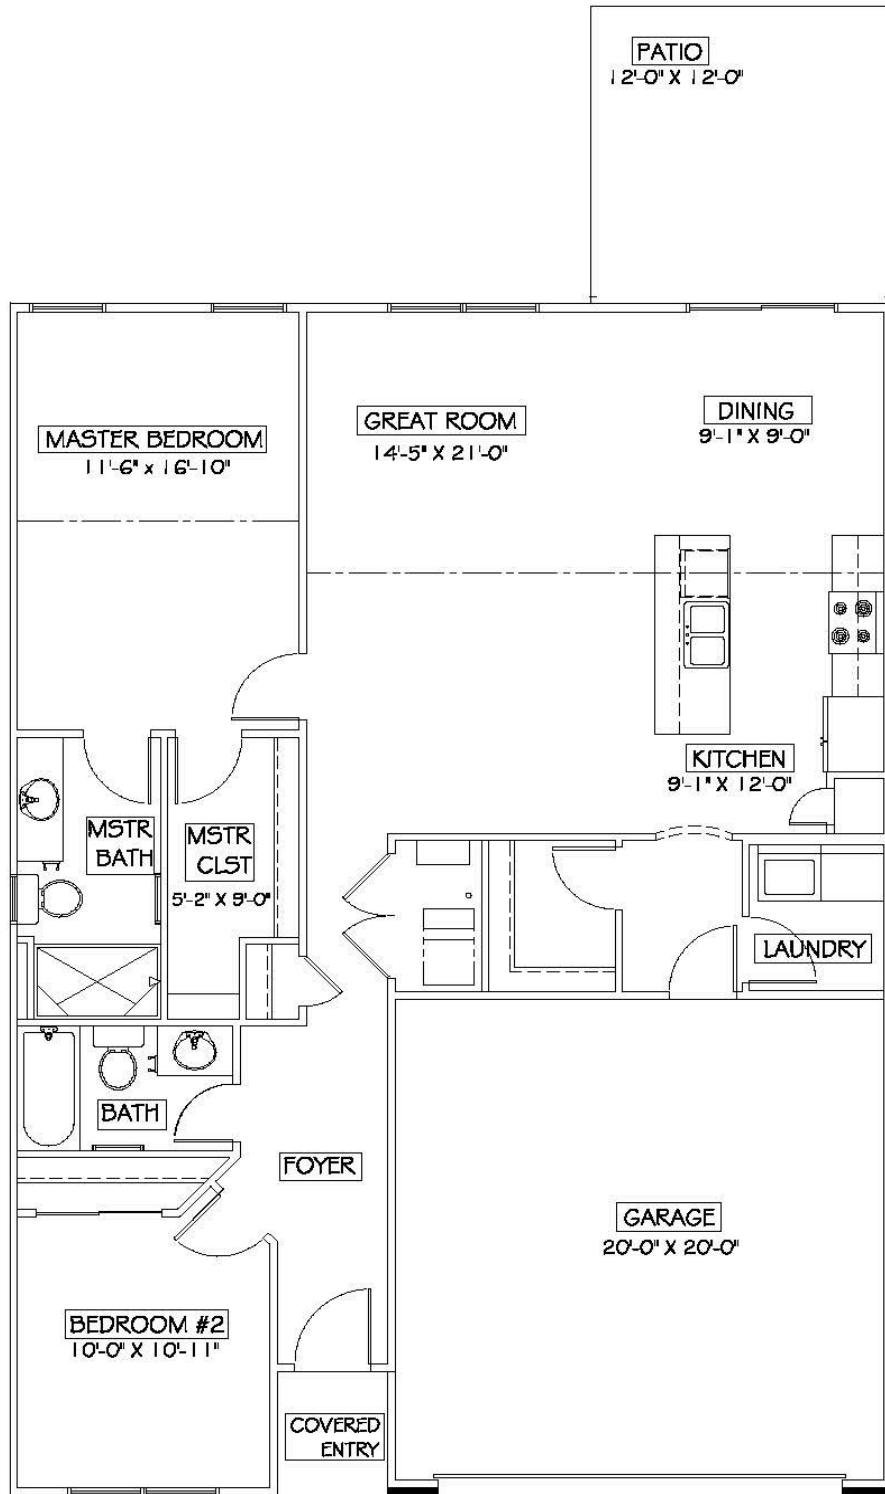

[www.probuilt-homes.com](http://www.probuilt-homes.com)

1,263 Sq. Ft.

Some optional features may be shown or discussed. See ProBuilt sales associate for details and standard features. Floor plans are subject to change. This rendering and floor plans are for illustrative purposes only and are not intended to be a part of any purchase agreement or construction contract. In the interest of continued product improvement and the challenge of material availability, builder reserves the right to modify plans, specifications, and standard features without notice.