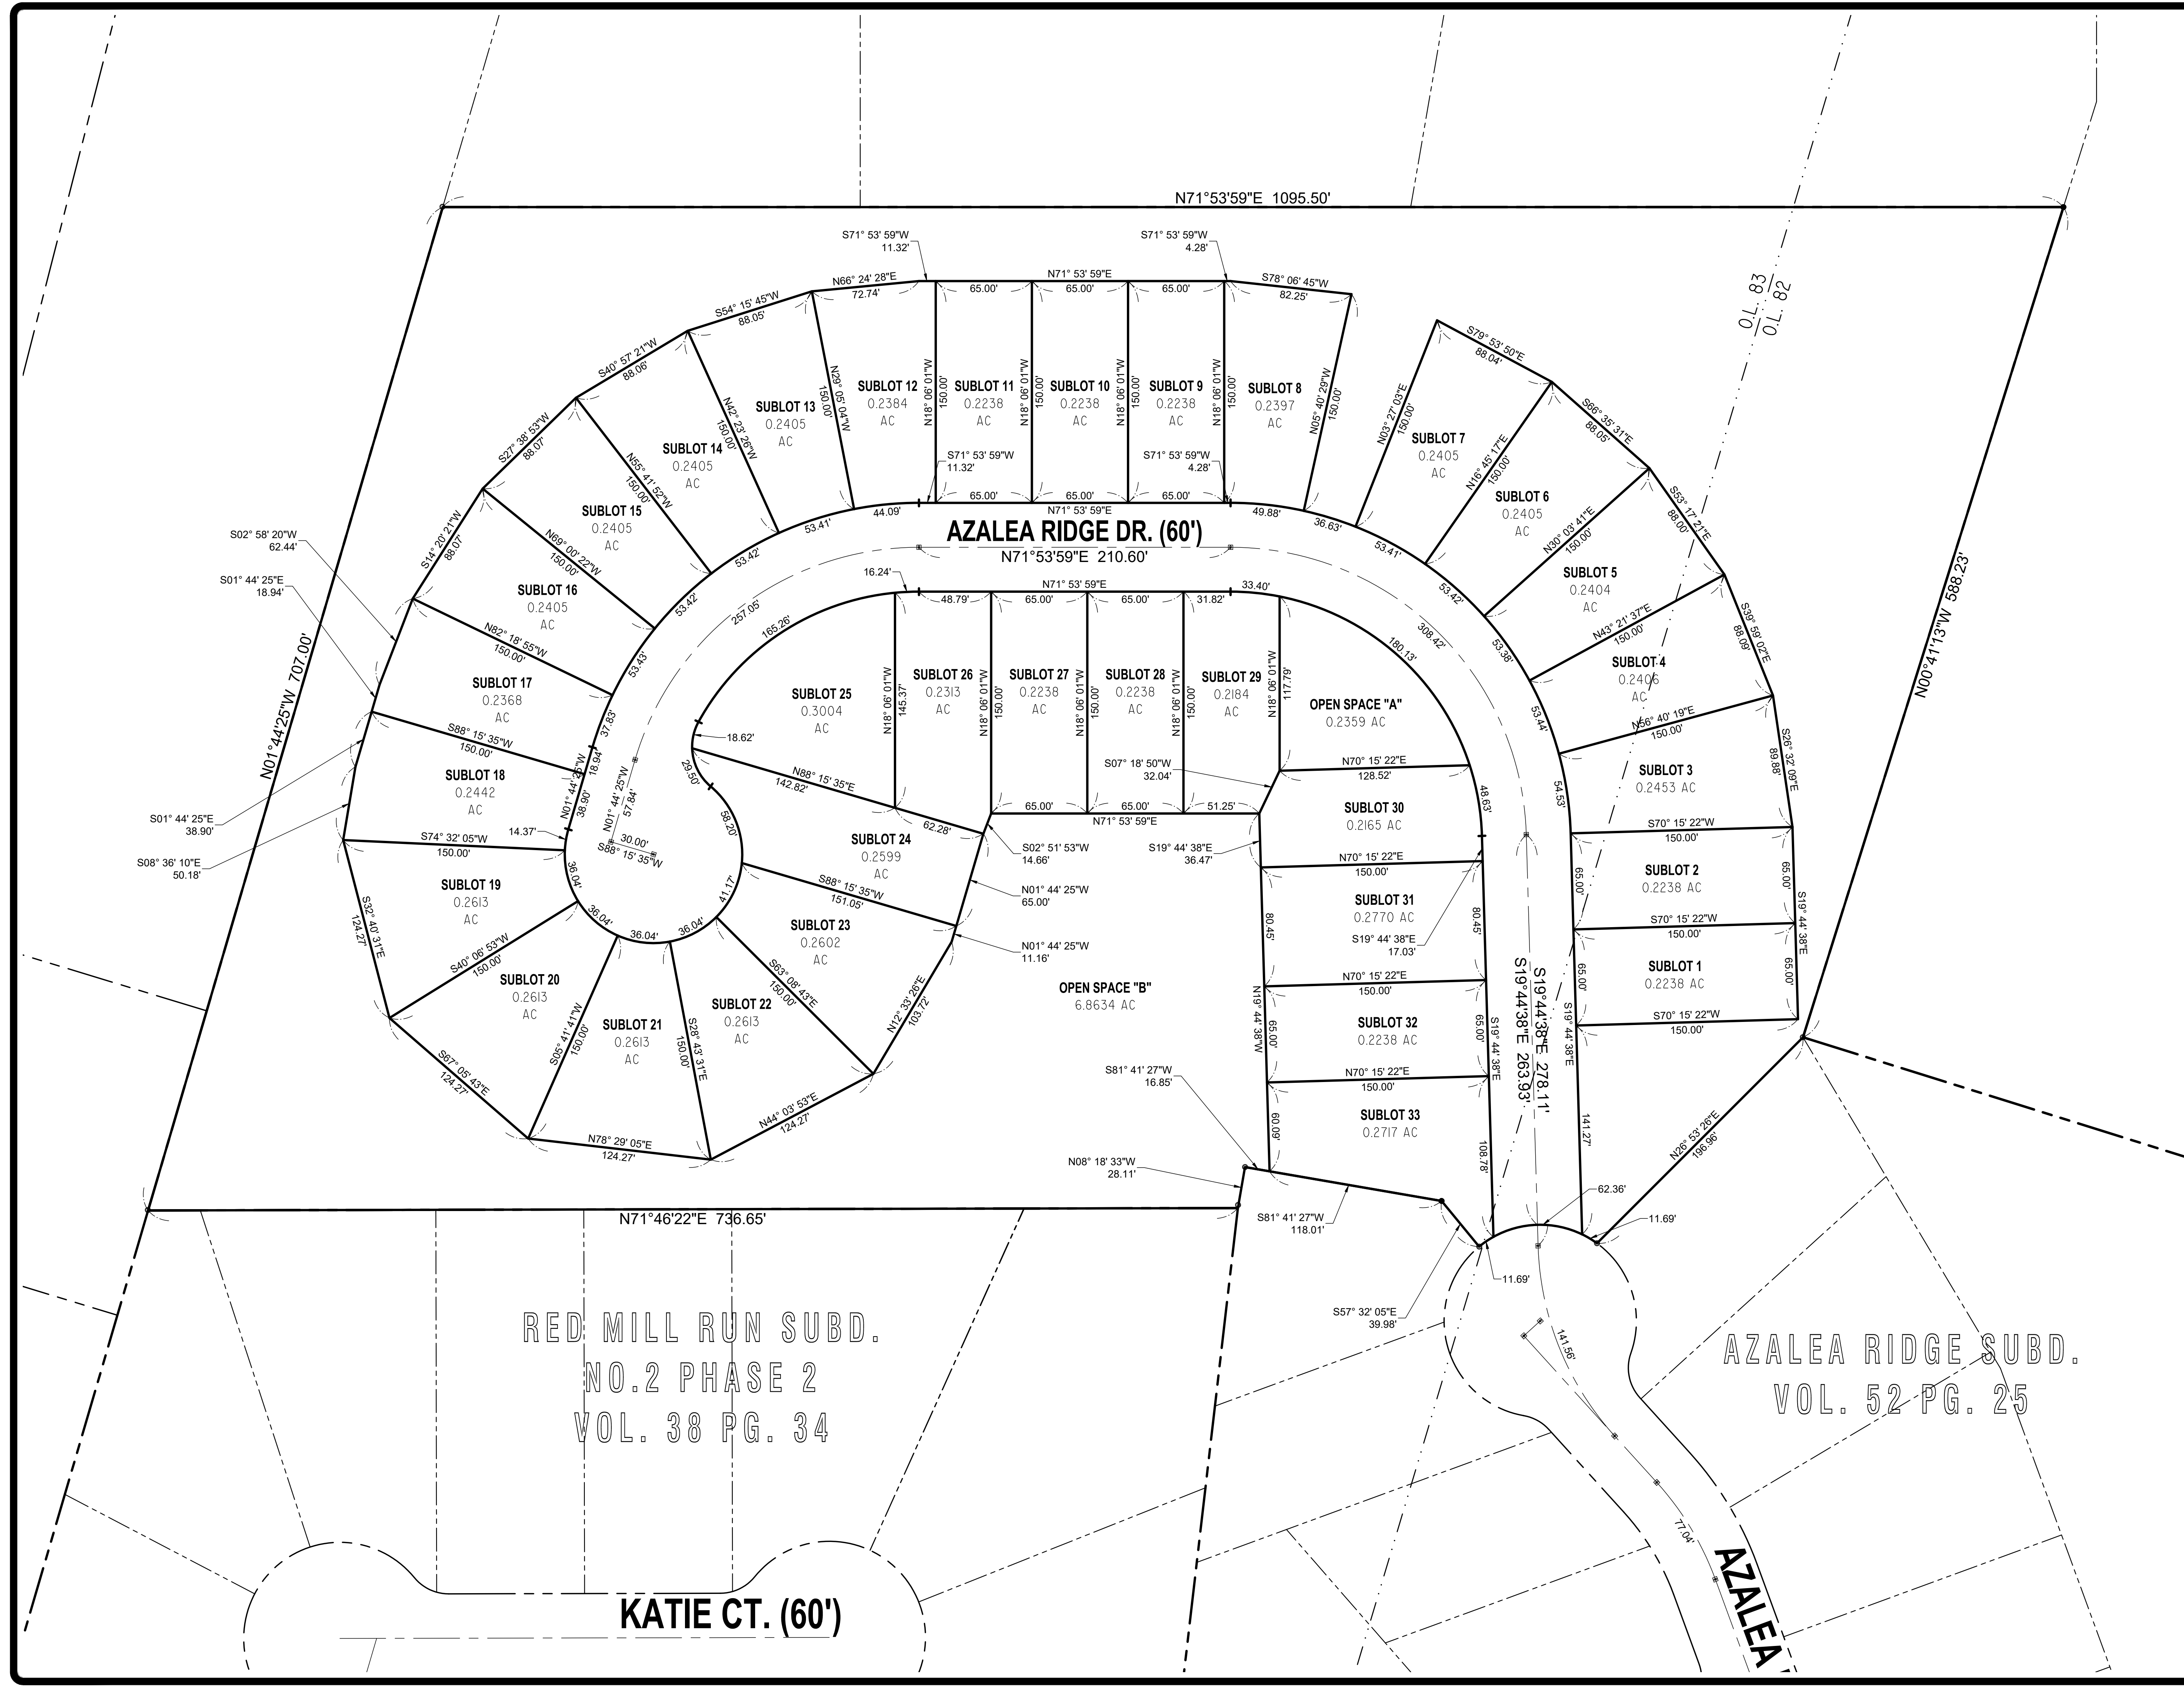

VICINITY MAP

RED MILL RUN SUBD.
NO.2 PHASE 2
VOL. 38 PG. 34

AZALEA RIDGE SUBD.
VOL. 52 PG. 25