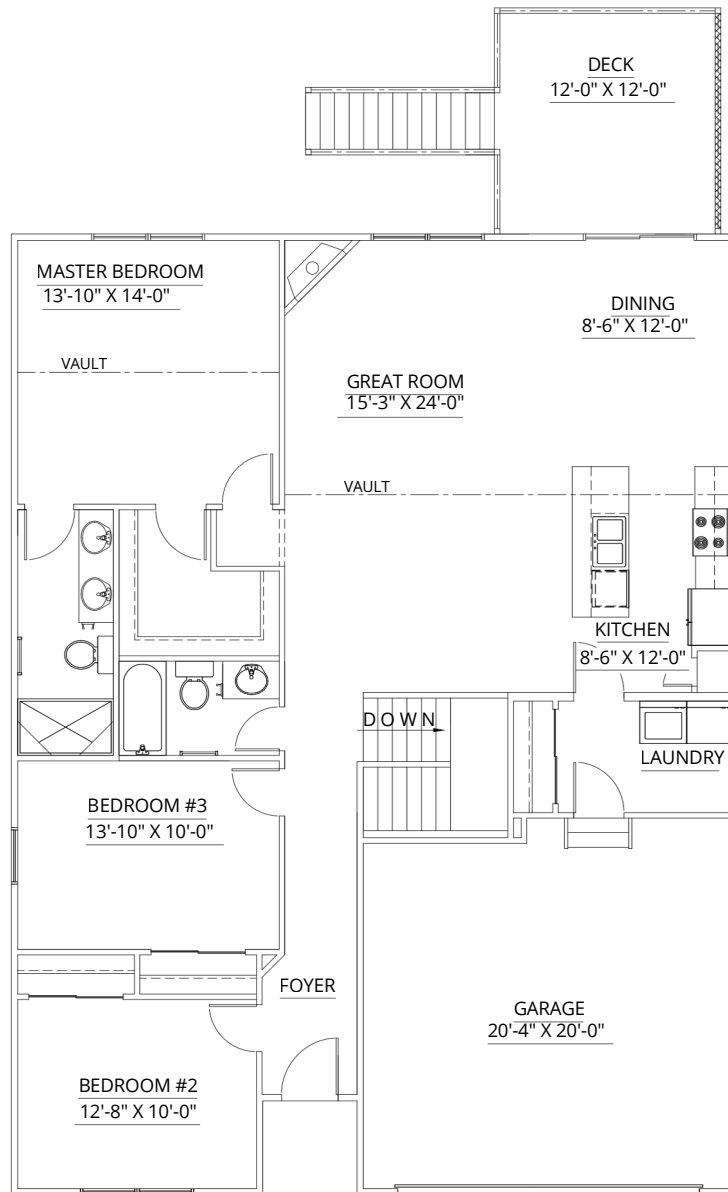

FIRST FLOOR PLAN
1553 S.F (END UNITS)
1272 (MID UNIT)