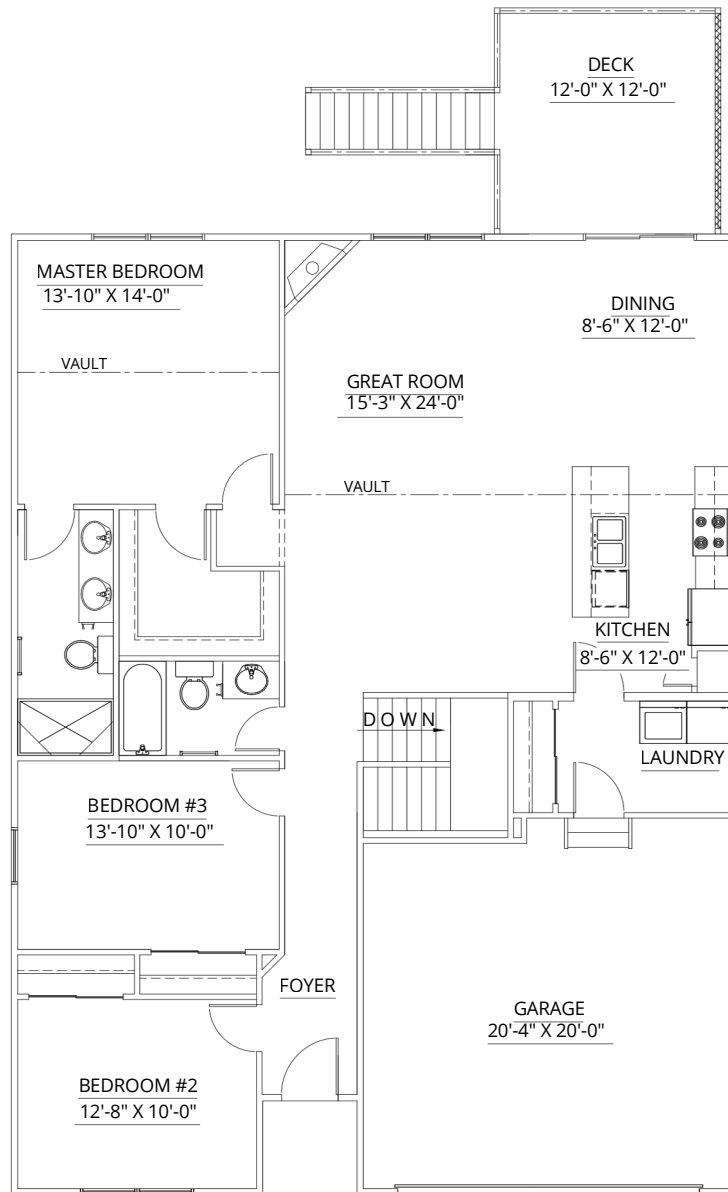

2 BATHROOMS

2 CAR GARAGE

1553 SF (END UNITS)  
1272 SF (MID UNIT)

## ABOUT THIS HOME

Convenient one-story living features vaulted ceilings and a master suite with large walk-in closet. A bright, open floorplan that is perfect for everyday living and entertaining.

*Easton Creek*

Easton Way, Concord Twp

**FIRST FLOOR PLAN - 3 BEDROOMS**  
**1553 S.F (END UNITS)**

FIRST FLOOR PLAN - 2 BEDROOMS  
1272 S.F (MIDDLE UNIT ONLY)