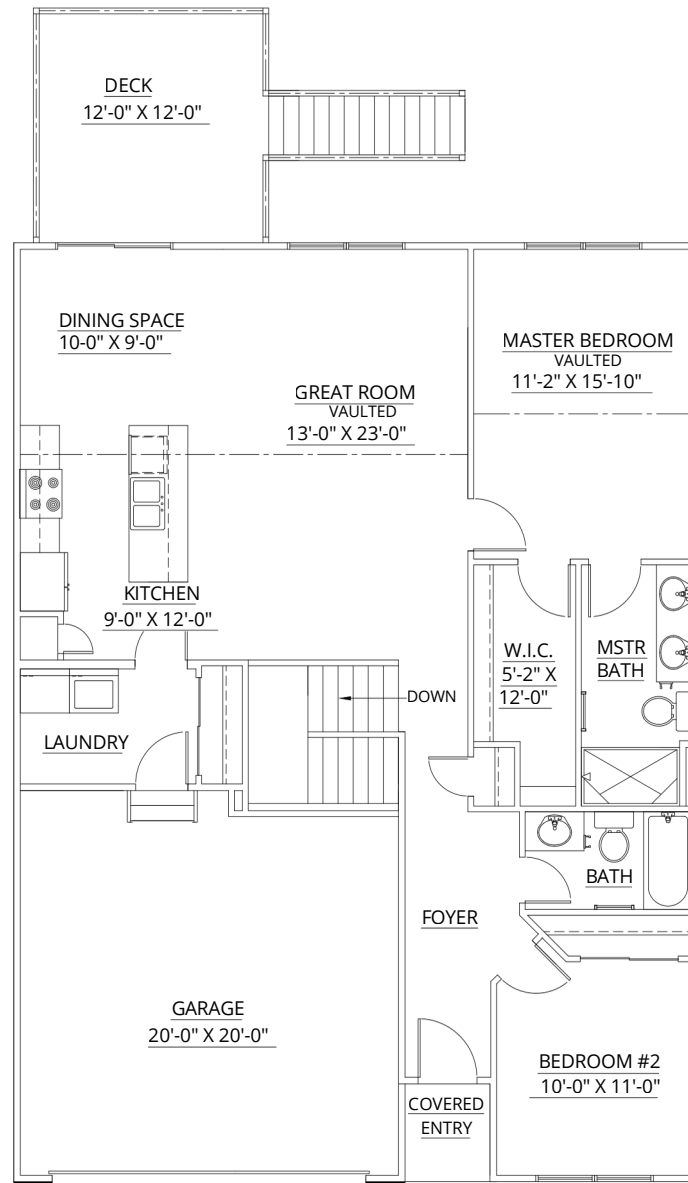

2 BATHROOMS

2 CAR GARAGE

1553 SF (END UNITS)  
1272 SF (MID UNIT)

## ABOUT THIS HOME

Convenient one-story living features vaulted ceilings and a master suite with large walk-in closet. A bright, open floorplan that is perfect for everyday living and entertaining.

*Easton Creek*

Easton Way, Concord Twp

**FIRST FLOOR PLAN - 3 BEDROOMS**  
**1553 S.F (END UNITS)**

FIRST FLOOR PLAN - 2 BEDROOMS  
1272 S.F (MIDDLE UNIT ONLY)