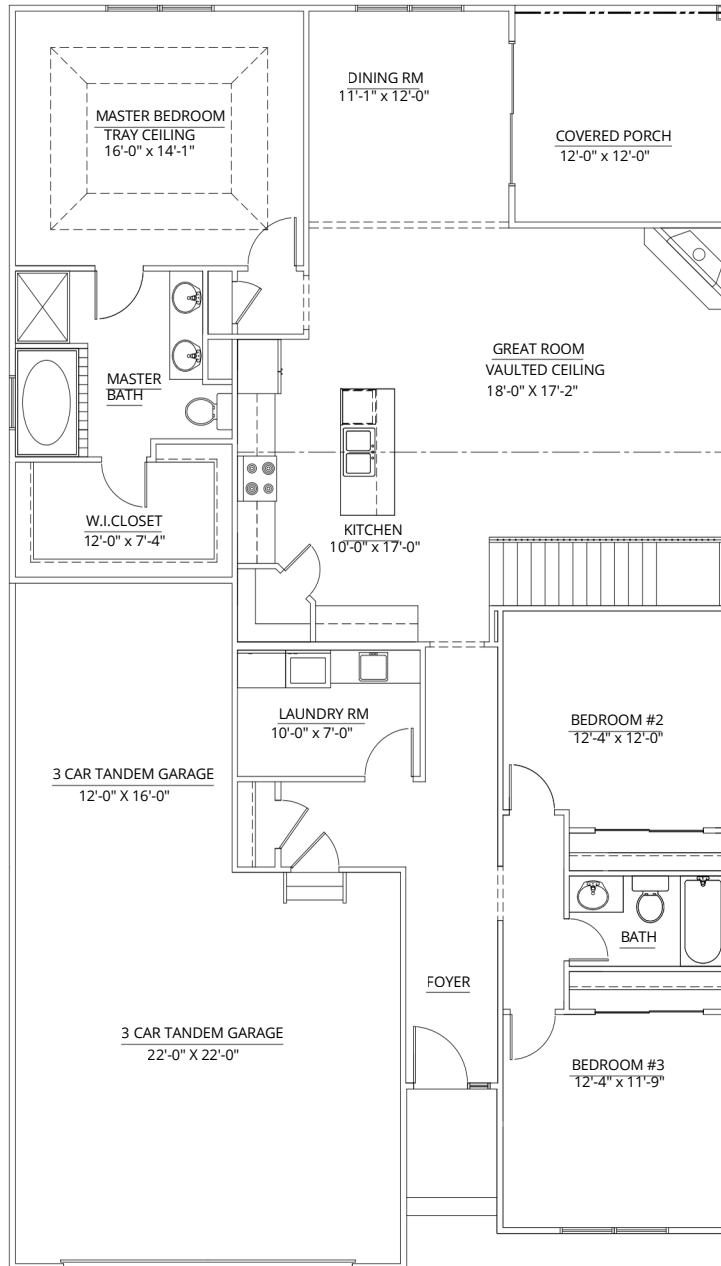

ProBUILT Homes, Inc
(440) 255-6535

9134 Tyler Blvd.
Mentor, OH 44060

www.probuilt-homes.com
sales@probuilt-homes.com

3 BEDROOMS

2 BATHROOMS

2 CAR GARAGE

1902 SQ.FT

ABOUT THIS HOME

Features a versatile tandem garage, vaulted ceilings, and seamless one-story living. The covered patio offers the perfect setting for quiet mornings and evening gatherings, ideal for entertaining year-round

Cia

FIRST FLOOR PLAN
1902 S.F

FRONT ELEVATION OPTION #1

FRONT ELEVATION OPTION #2

Some optional features may be shown or discussed. See ProBuilt sales associate for details and standard features. Floor plans are subject to change. This rendering and floor plans are for illustrative purposes only and are not intended to be a part of any purchase agreement or construction contract. In the interest of continued product improvement and the challenge of material availability, builder reserves the right to modify plans, specifications, and standard features without notice. This home plan is the exclusive copyright of ProBuilt Homes, Inc. or the plan designer. All rights reserved. Reproduction of this plan, either in whole or in part, including any form of copying or derivative works therefrom is strictly prohibited.