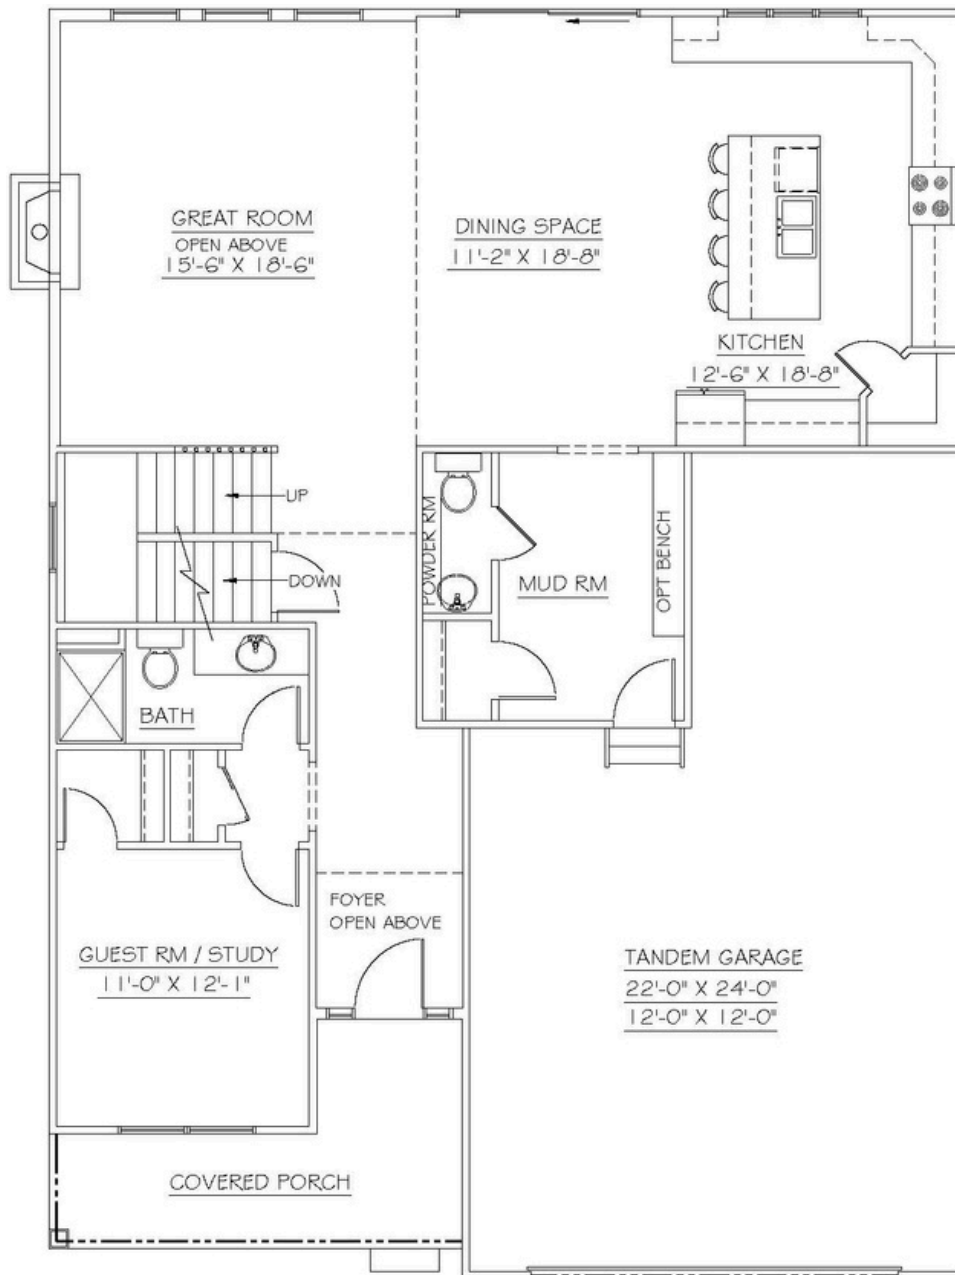

ProBuilt Homes, Inc
(440) 255-6535

9134 Tyler Blvd.
Mentor, OH 44060

www.probuilt-homes.com
sales@probuilt-homes.com

4-5 BEDROOMS

3.5 BATHROOMS

2 CAR GARAGE

2355 SQ. FT

ABOUT THIS HOME

Features a large eat-in kitchen and two-story great room with expansive windows and abundant natural light. Upstairs, a versatile loft provides additional space for entertaining or a cozy place to relax.

Windsor

FIRST FLOOR PLAN
1400 S.F

SECOND FLOOR PLAN
955 S.F