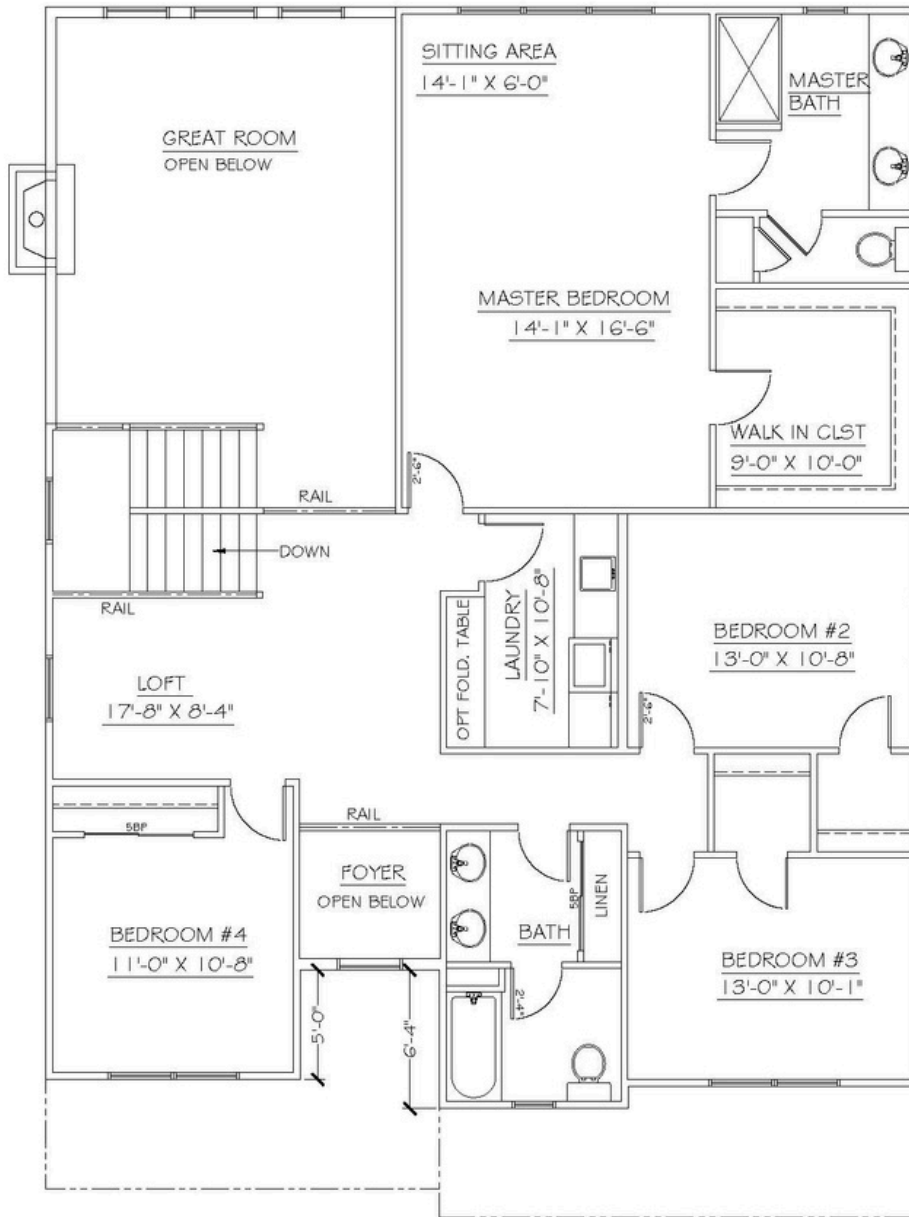

ProBuilt Homes, Inc
(440) 255-6535

9134 Tyler Blvd.
Mentor, OH 44060

www.probuilt-homes.com
sales@probuilt-homes.com

4-5 BEDROOMS

3.5 BATHROOMS

2 CAR GARAGE

2355 SQ. FT

ABOUT THIS HOME

Features a large eat-in kitchen and two-story great room with expansive windows and abundant natural light. Upstairs, a versatile loft provides additional space for entertaining or a cozy place to relax.

Windsor

FIRST FLOOR PLAN
1400 S.F

SECOND FLOOR PLAN
955 S.F